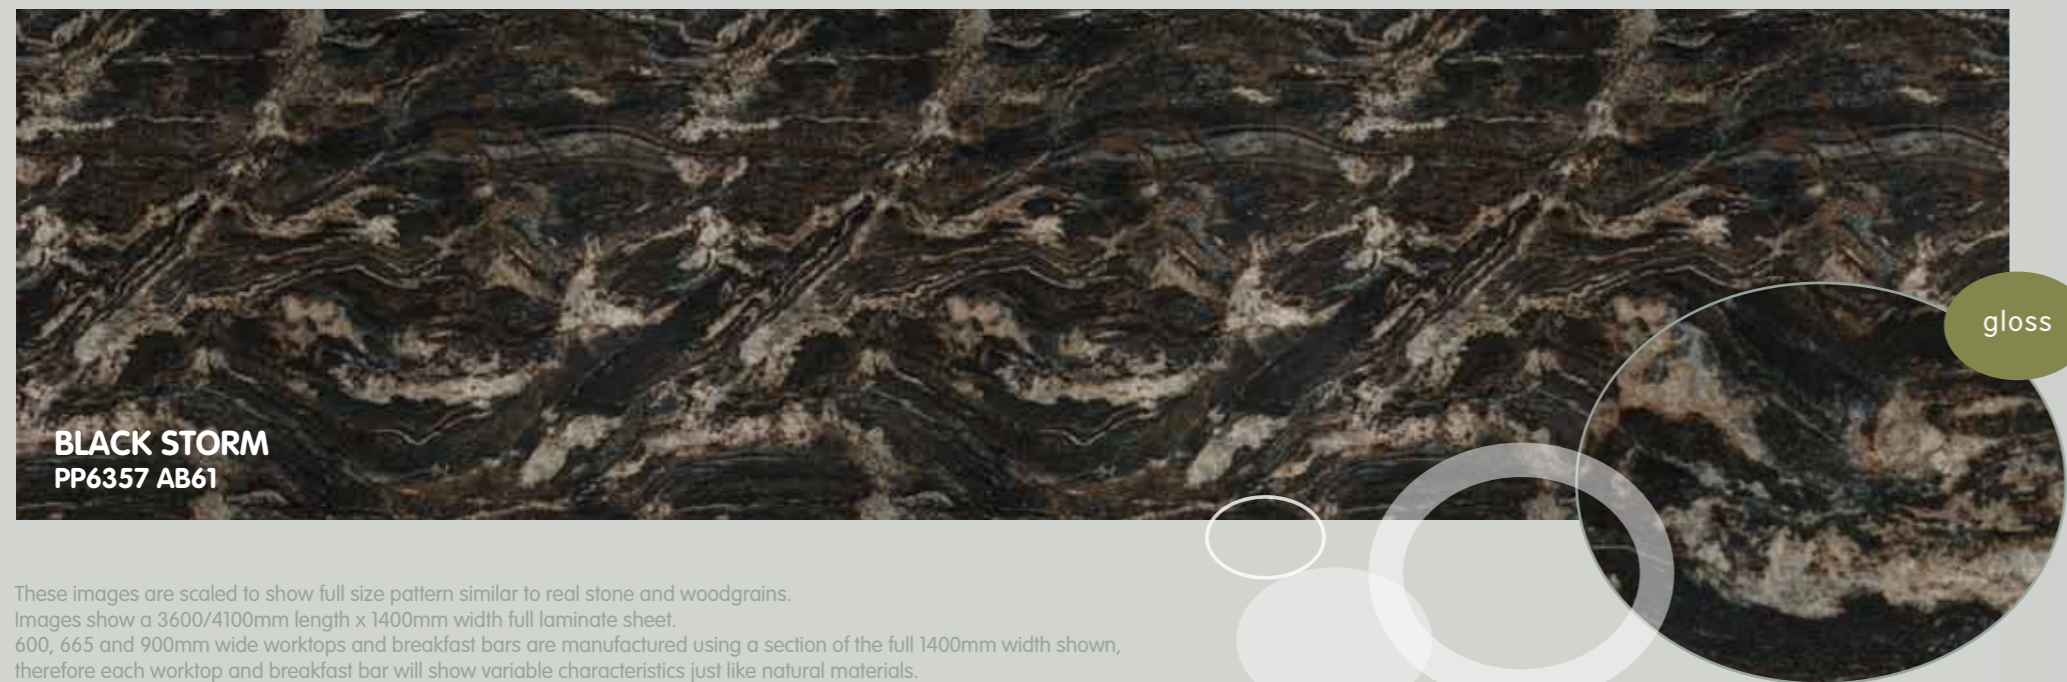

Axiom by FORMICA GROUP

TRUESCALE

One of the most exciting design additions to the Axiom® range is True Scale. Developed by Formica Group, True Scale laminates capture the beauty of natural materials such as granite, stone and wood, without the small repetition of pattern found on traditional laminates. Axiom® True Scale worktops mirror the real characteristics of natural materials across the full width of the worktop – bringing you closer to nature and your dream kitchen.

Choose from one of nine stunning decors within the Axiom True Scale range.

These images are scaled to show full size pattern similar to real stone and woodgrains. Images show a 3600/4100mm length x 1400mm width full laminate sheet. 600, 665 and 900mm wide worktops and breakfast bars are manufactured using a section of the full 1400mm width shown, therefore each worktop and breakfast bar will show variable characteristics just like natural materials.

TAKE A CLOSER LOOK

honed TAKE A CLOSER LOOK	BRECCIA MARRONE PP6371 AHD	honed TAKE A CLOSER LOOK	BRECCIA PACIFICA PP6370 AHD
scovato TAKE A CLOSER LOOK	BLACK SEQUOIA PP6369 SCO	scovato TAKE A CLOSER LOOK	SLATE SEQUOIA PP3462 SCO
scovato TAKE A CLOSER LOOK	STEEL MATERIA PP6067 SCO	puregrain TAKE A CLOSER LOOK	SHADOW OAK PP6695 PGN
matte58 TAKE A CLOSER LOOK	BARK MICROPLANK PP6058 MAT	matte58 TAKE A CLOSER LOOK	WALNUT MICROPLANK PP6361 MAT

These images are scaled to show full size pattern similar to real stone and woodgrains. Images show a 3600/4100mm length x 1400mm width full laminate sheet. 600, 665 and 900mm wide worktops and breakfast bars are manufactured using a section of the full 1400mm width shown, therefore each worktop and breakfast bar will show variable characteristics just like natural materials.