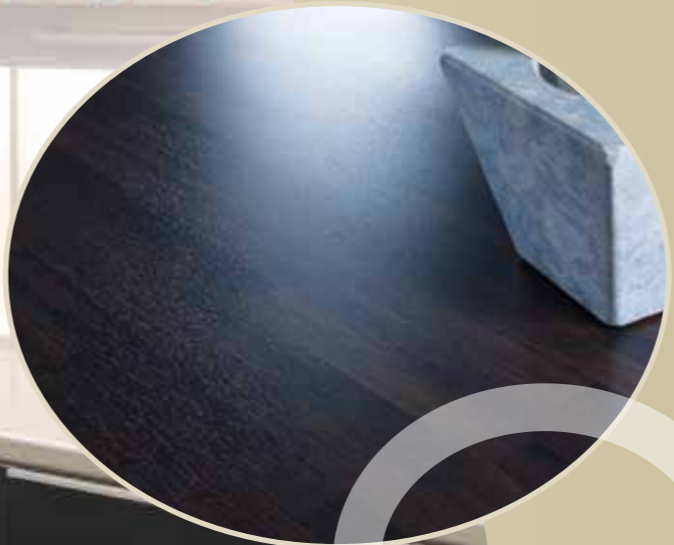

Ebony Block
PP6277 FWD
LINEA PROFILE

Bali Wood
PP6279 FWD
LINEA PROFILE

Padua Oak
PP6278 FWD
LINEA PROFILE

FINewood

Worktop
3600 x 600 x 40mm

Breakfast Bars
3600 x 665 x 40mm
3600 x 900 x 40mm

Upstand
3000 x 100 x 20mm*

Matching upstand available

*Dimensions may vary slightly due to the manufacturing process.