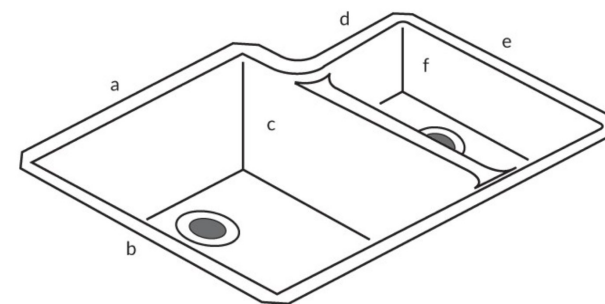

minerva[®] 1.5 Designer bowl sink module (acrylic)

Will fit into base cabinet openings over 650mm

1.5 Designer Bowl
acrylic

- a. 340mm
- b. 400mm
- c. 190mm
- d. 160mm
- e. 300mm
- f. 120mm