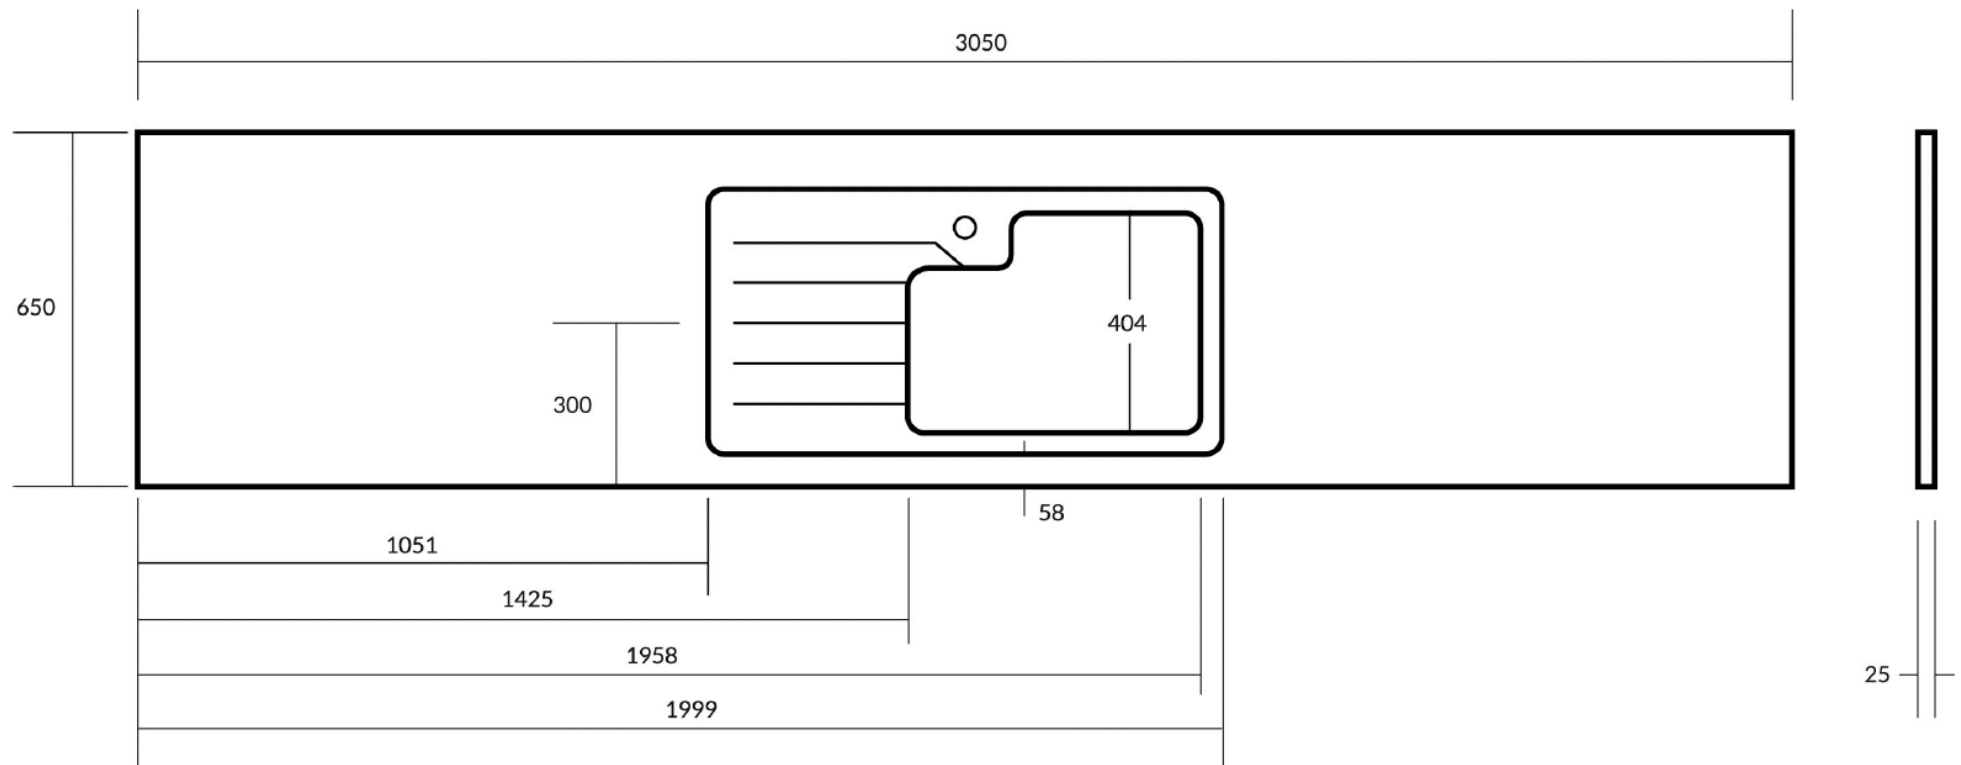

minerva[®] 1.5 Designer bowl sink module (acrylic)

Will fit into base cabinet openings over 650mm

1.5 Designer Bowl
acrylic

- a. 340mm
- b. 400mm
- c. 190mm
- d. 160mm
- e. 300mm
- f. 120mm