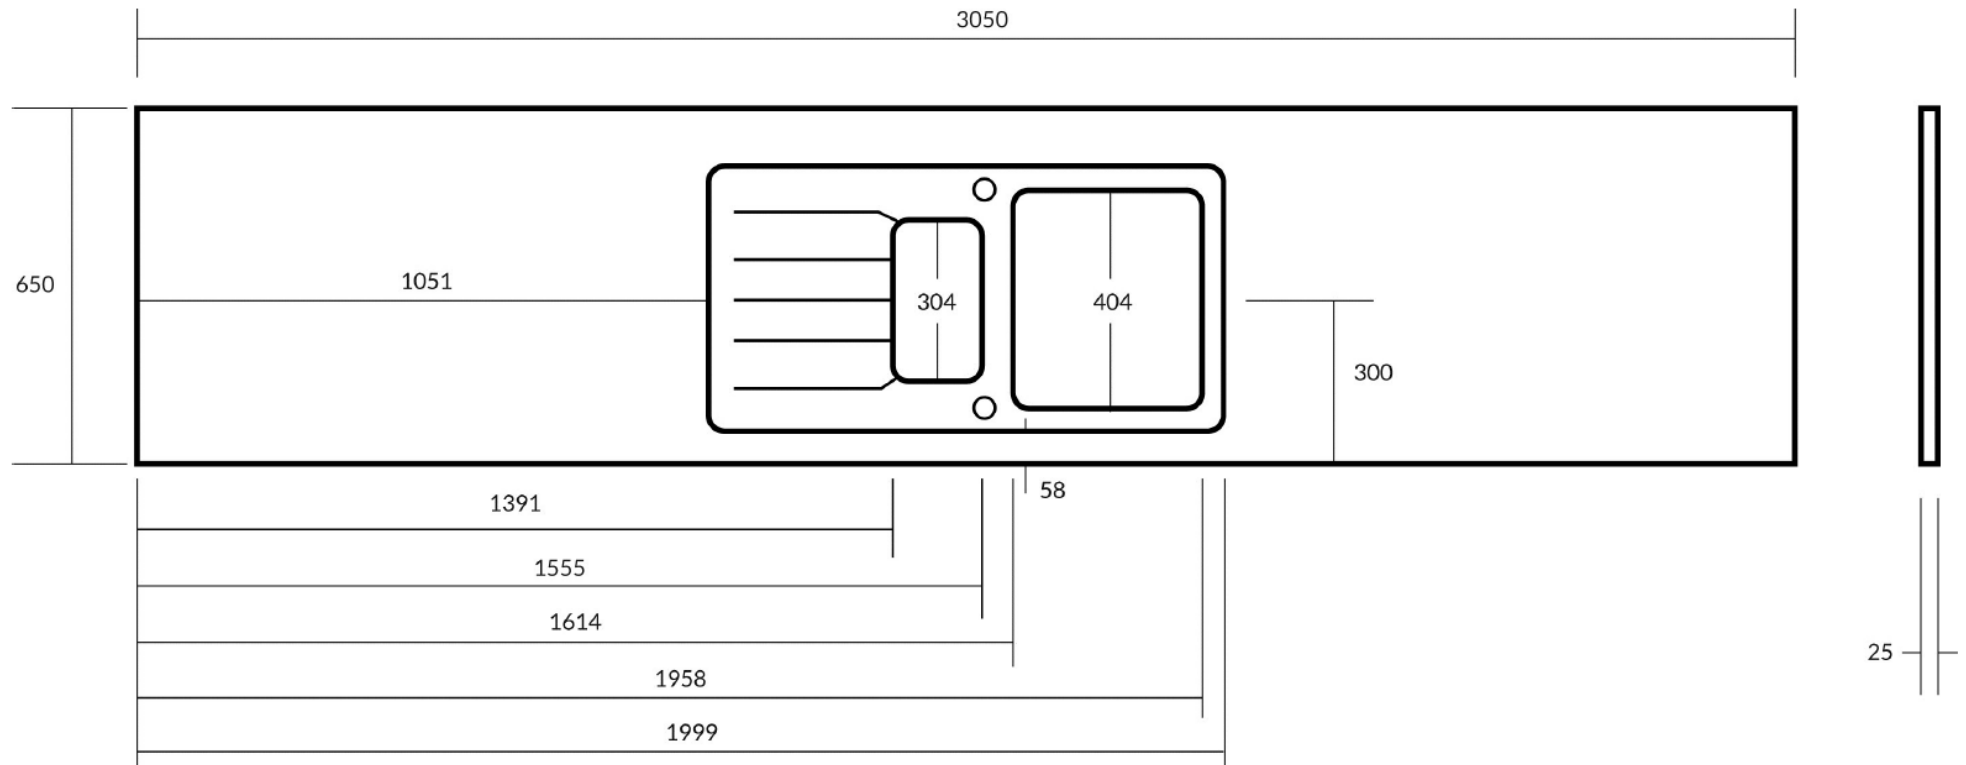

# minerva<sup>®</sup> 1.5 Duo bowl sink module (acrylic)

Will fit into base cabinet openings over 650mm

1.5 Duo Bowl  
acrylic

- a. 340mm
- b. 400mm
- c. 190mm
- d. 160mm
- e. 300mm
- f. 120mm