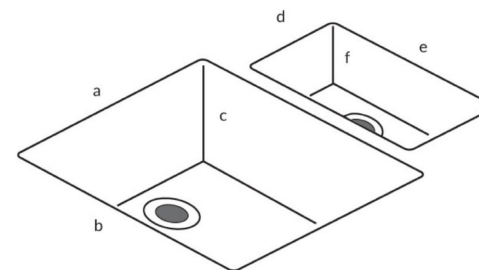

# minerva<sup>®</sup> 1.5 Duo bowl sink module (acrylic)

Will fit into base cabinet openings over 650mm

1.5 Duo Bowl  
acrylic

- a. 340mm
- b. 400mm
- c. 190mm
- d. 160mm
- e. 300mm
- f. 120mm