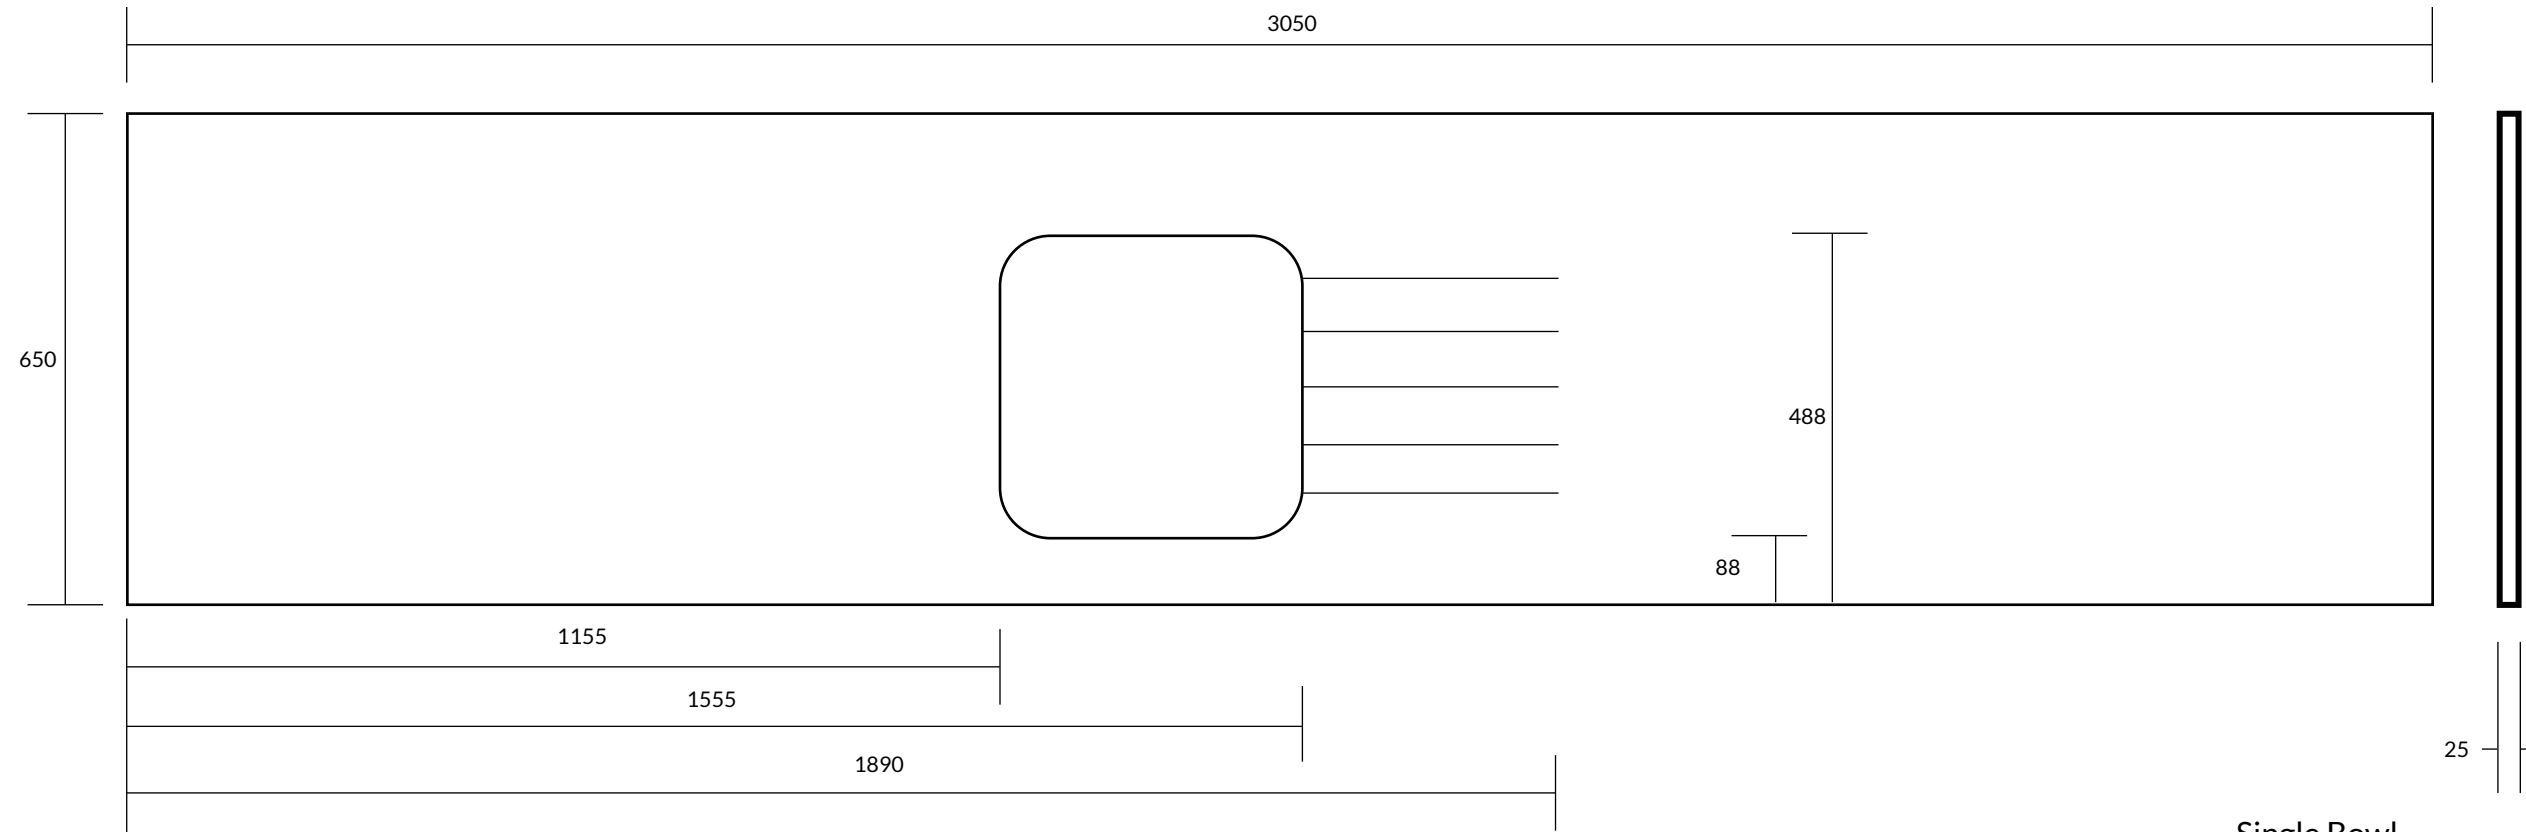

minerva[®] Granite single bowl sink module

Single Bowl

- a. 400
- b. 400
- c. 200

Will fit into base cabinet openings over 600mm