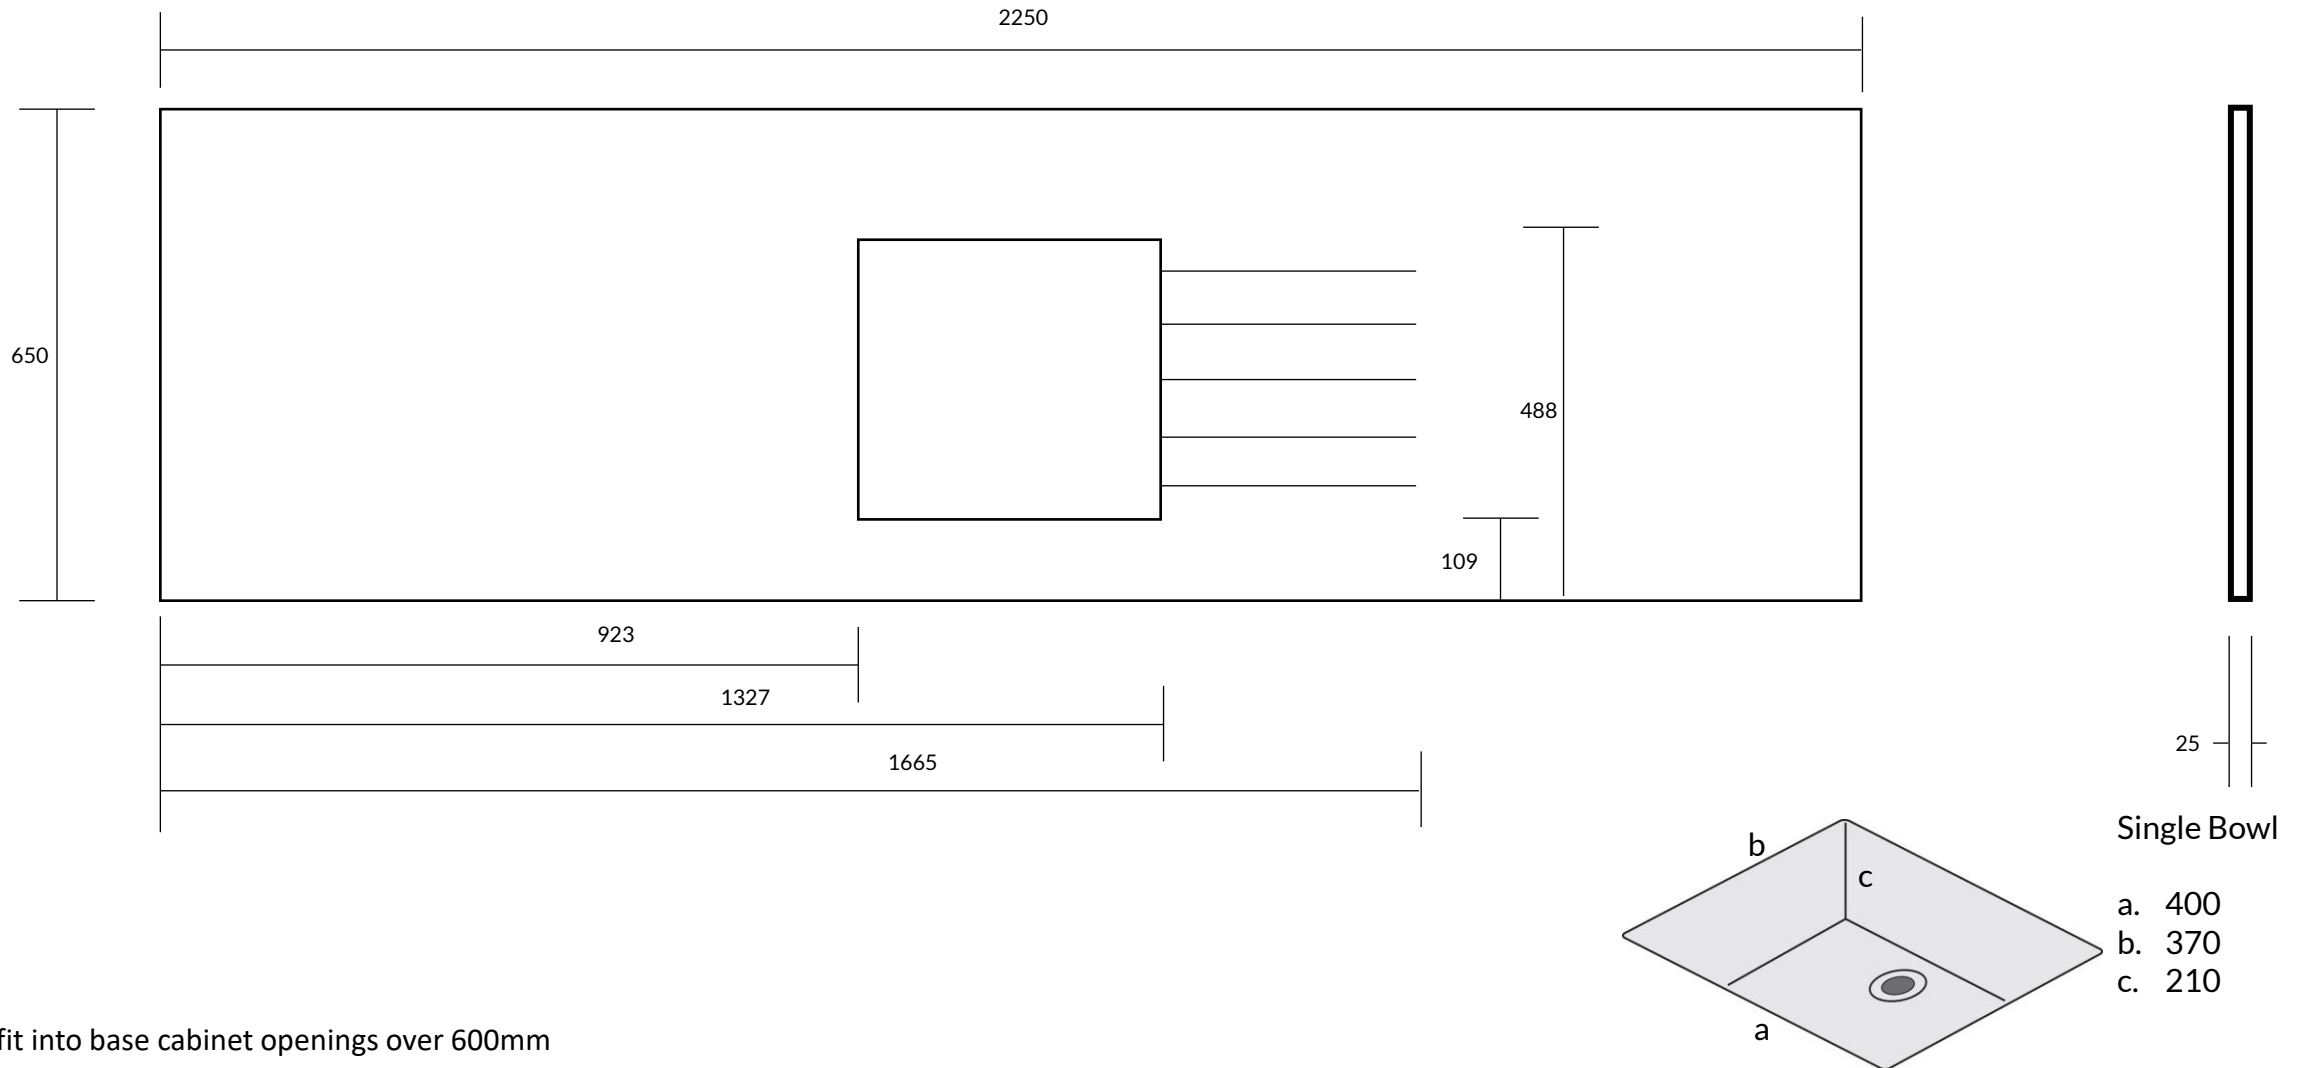

# minerva<sup>®</sup> Integrated single bowl sink module

Will fit into base cabinet openings over 600mm