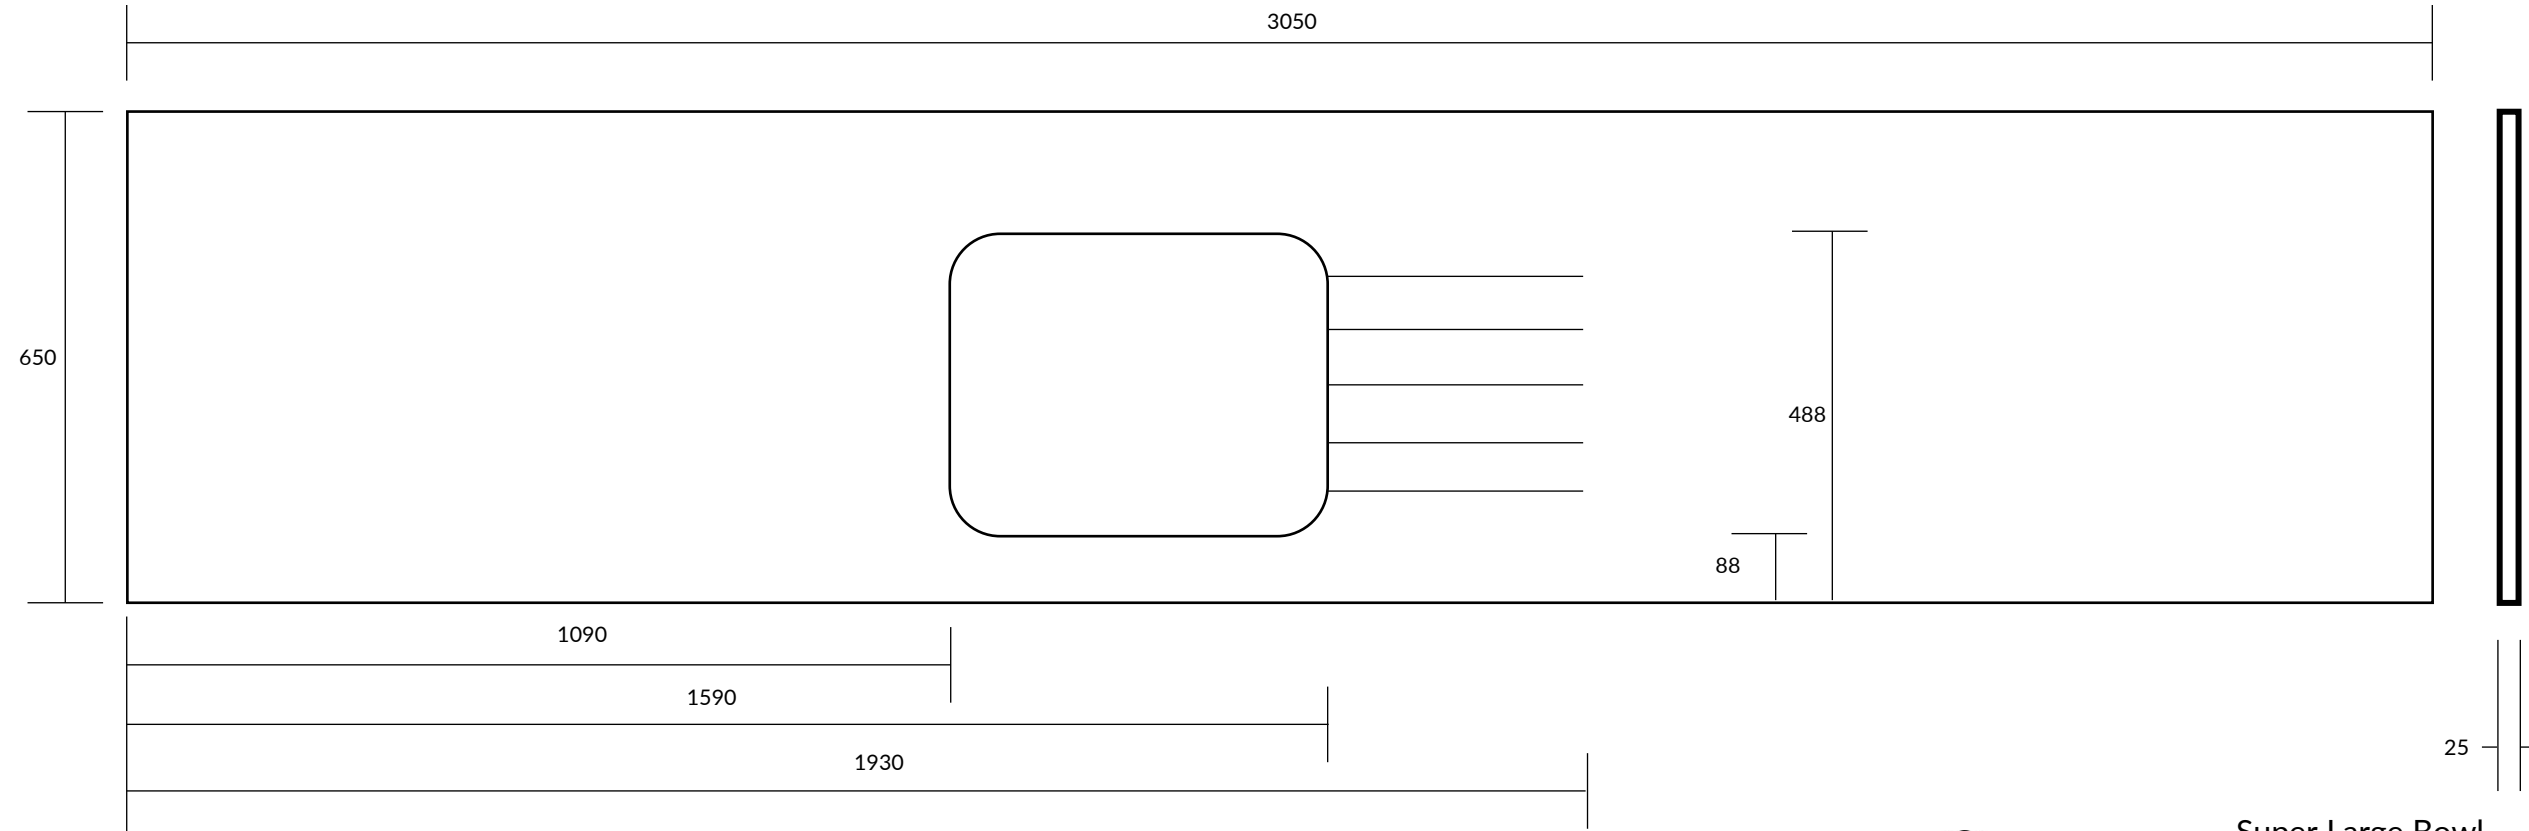

minerva[®] Granite super large bowl sink module

Super Large Bowl

- a. 500
- b. 400
- c. 200

Will fit into base cabinet openings over 650mm