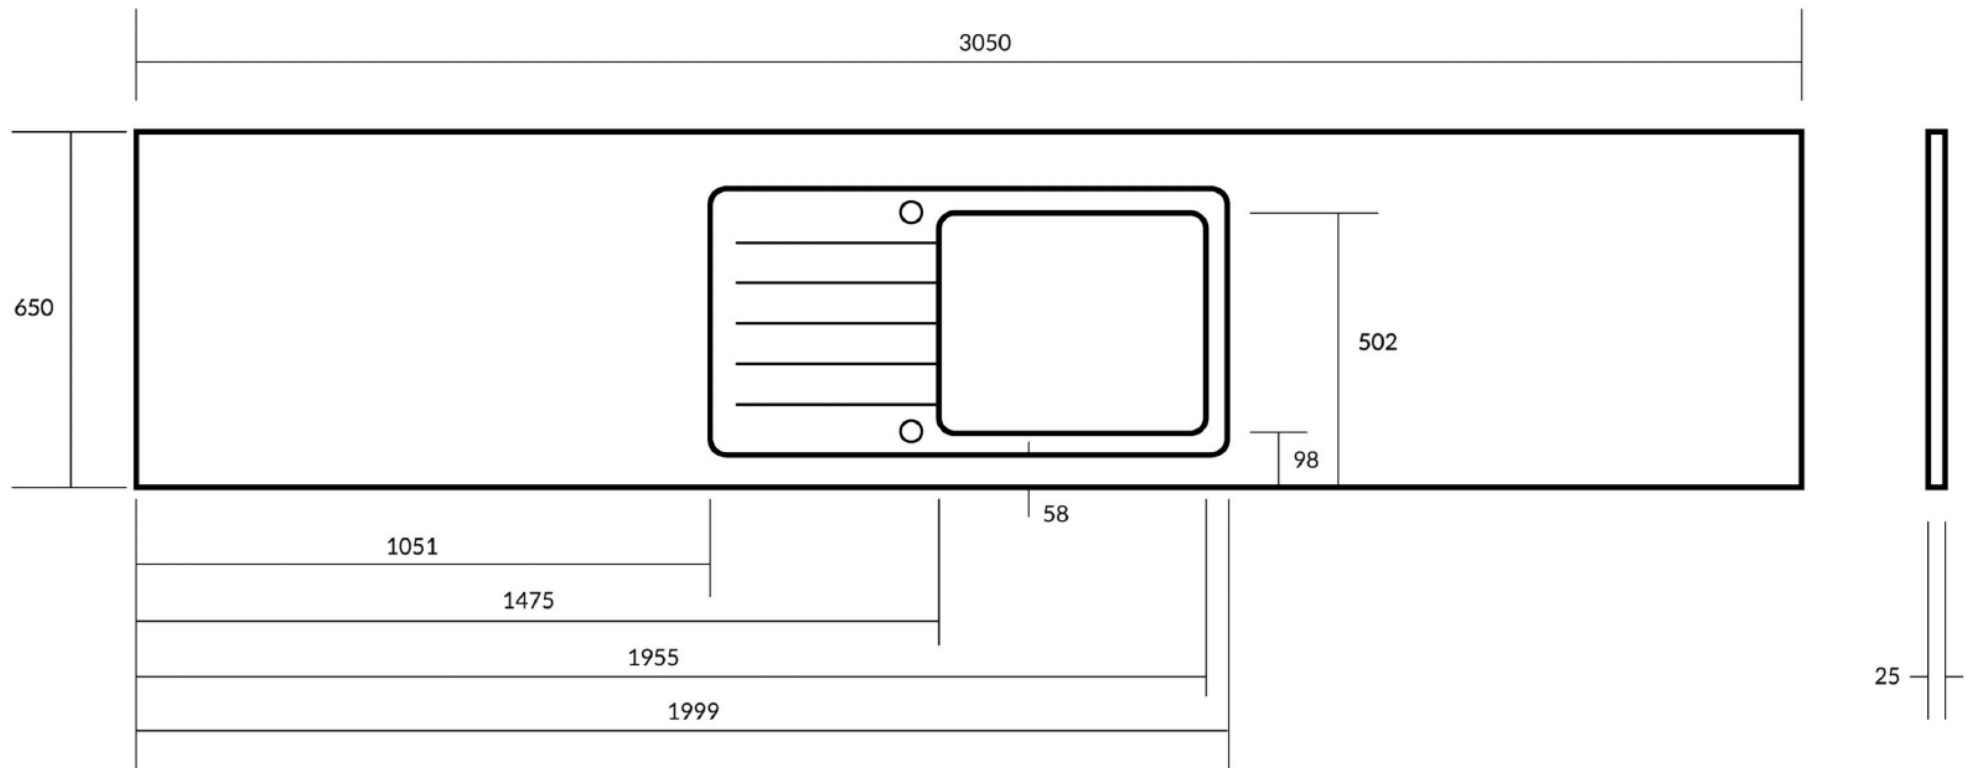

minerva[®] Super large bowl sink module

Will fit into base cabinet openings over 650mm

Super Large Bowl

- a. 480mm
- b. 400mm
- c. 200mm