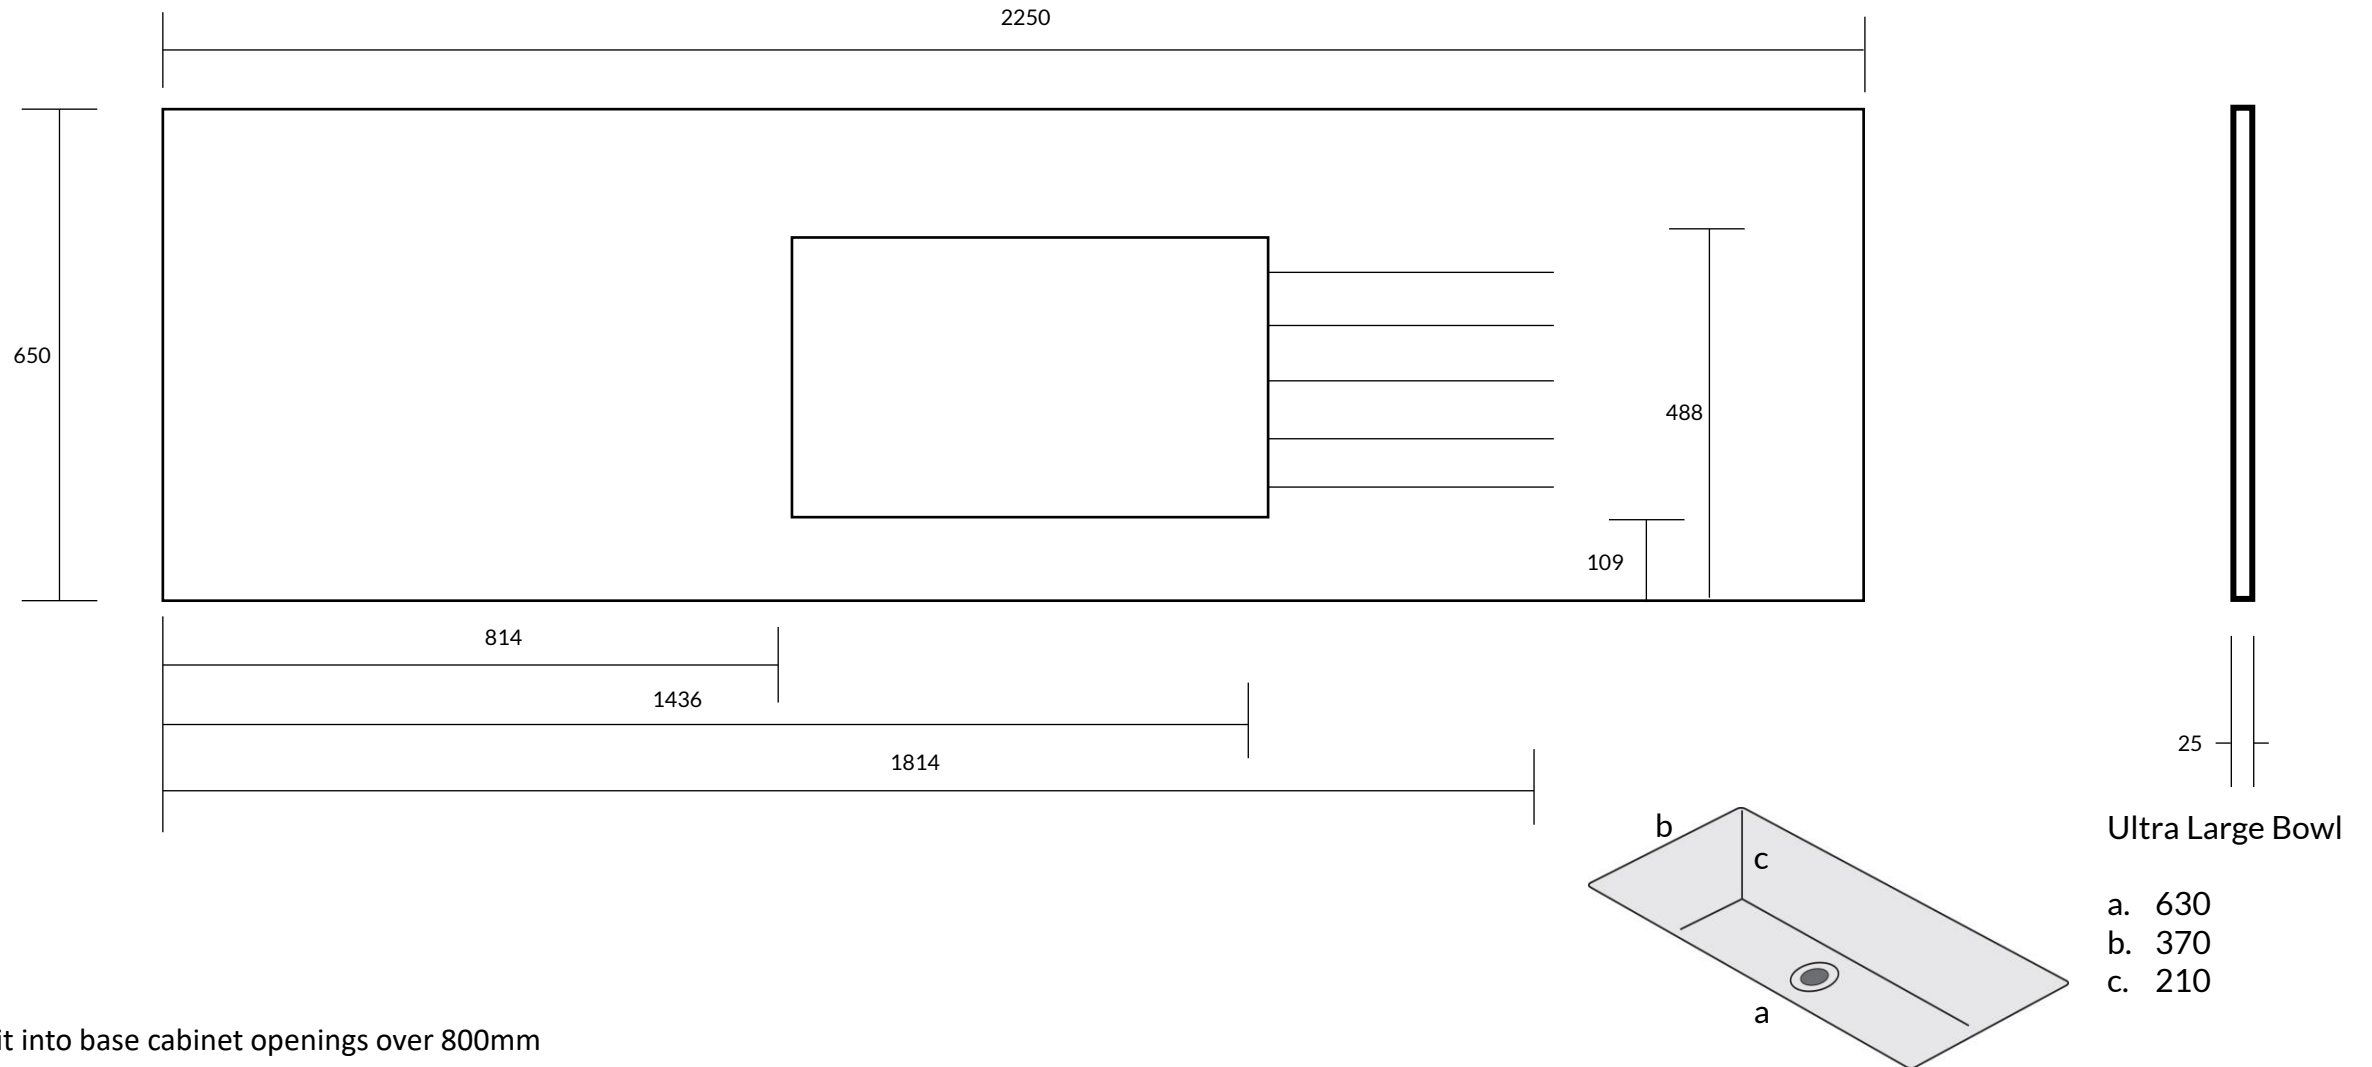

# minerva<sup>®</sup> Integrated ultra large bowl sink module

Will fit into base cabinet openings over 800mm